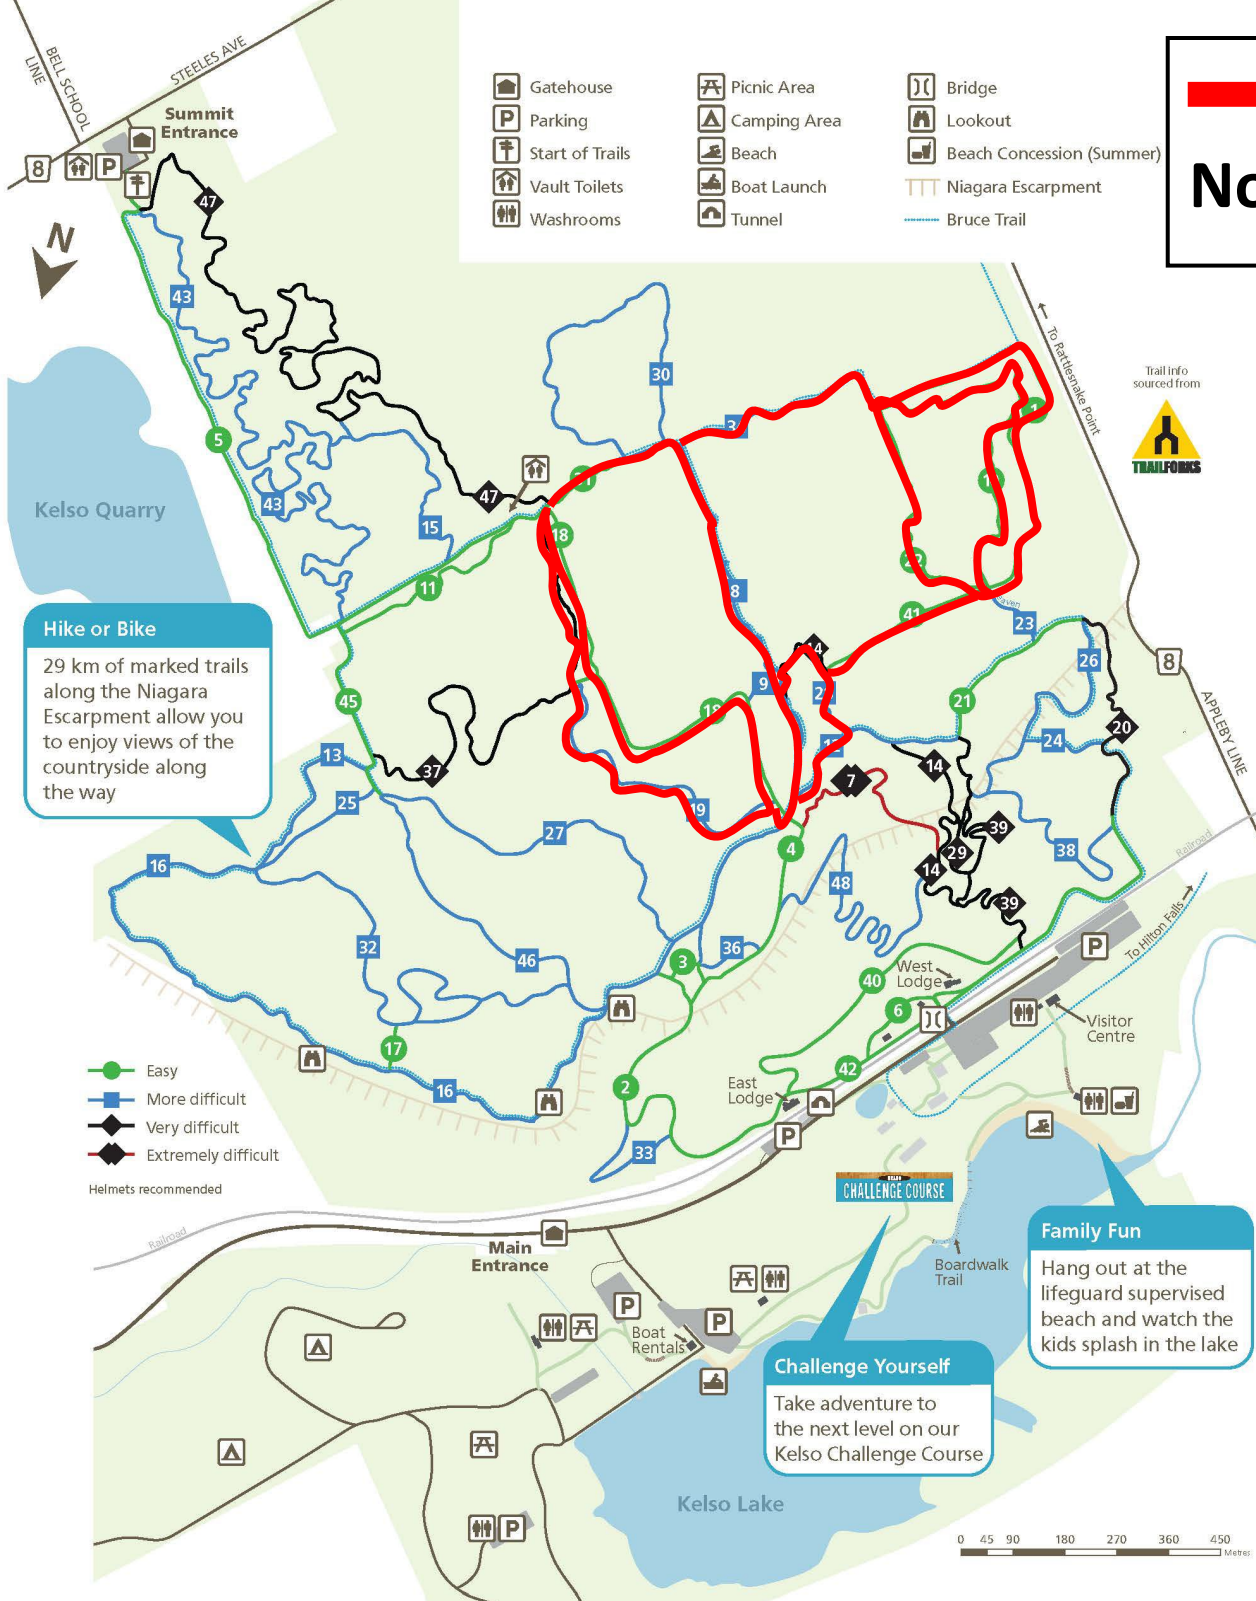

- 1 Appleby Alley
- 2 Ascension (Lower)
- 3 Ascension (Summit)
- 4 Ascension (Upper)
- 5 Bell School Line
- 6 Bridge Access Point
- 7 Broken Spokes
- 8 Bruce Trail Connector
- 9 BT Connector
- 10 Coyote Run
- 11 Darryl's Alley
- 12 Declined
- 13 Deer Run
- 14 Digger Downhill
- 15 Energy Damping Field
- 16 Escarpment Trail
- 17 Escarpment Link
- 18 Farmer Peter's Field
- 19 Field and Forest
- 20 Fire
- 21 Gateway to Heaven
- 22 Hawthorn Run
- 23 Heaven
- 24 Kiln Ruins
- 25 Lac Trail
- 26 Lime Kiln
- 27 Lora's Run
- 28 Martin's Mayham
- 29 Momentum Flow
- 30 Old Dump Trail
- 31 Old Farm Lane
- 32 Quarry Trail
- 33 Road to Ruin
- 34 Rocky Road
- 36 Roller Coaster
- 37 Rough Trade
- 38 Snake Bite
- 39 Snakes and Ladders
- 40 Starting Gate
- 41 Sumac Spin
- 42 The Base Road
- 43 Turkey Shoot
- 44 Ugly Up
- 45 Wide Open
- 46 Wizard's Way
- 47 X-trem Trail
- 48 Disco Inferno

Hike or Bike

29 km of marked trails along the Niagara Escarpment allow you to enjoy views of the countryside along the way

Challenge Yourself

Take adventure to the next level on our Kelso Challenge Course

Family Fun

Hang out at the lifeguard supervised beach and watch the kids splash in the lake

Trail closed
November 2023